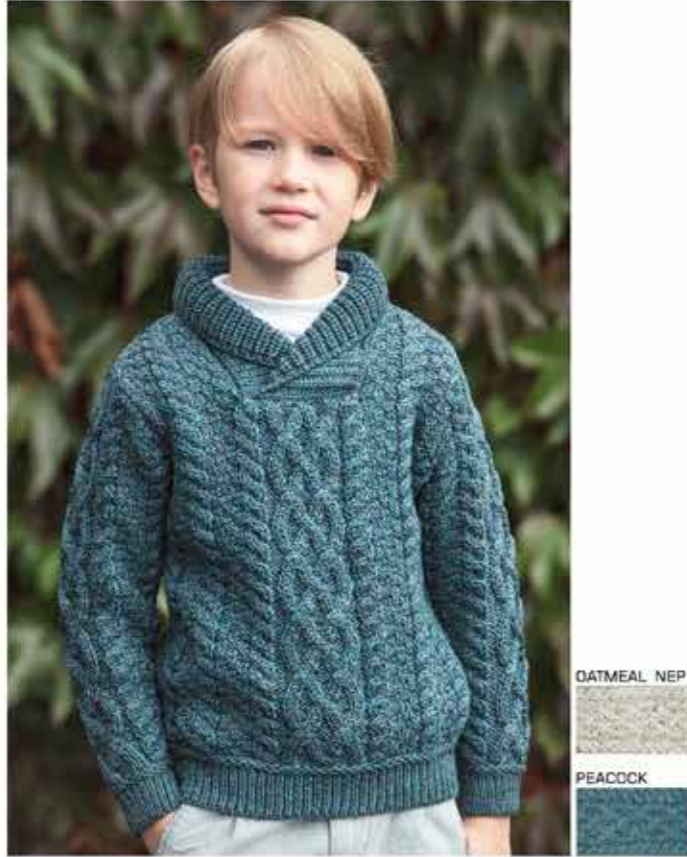

FROM THE MILL IN DONEGAL

ARDARA K5261 S - XXL

GLENTIES K4594 S - XXL

SANDYMOUNT X5333 S - XXL

THE FISHERMAN C761 S - XXL

THE SUBMARINER R761 S - XXL

INIS MŌR C1347 XS - XXXL

SH5237 12/18MTH, 2/3YRS, 4/5YRS, 6/7YRS, 8/11YRS