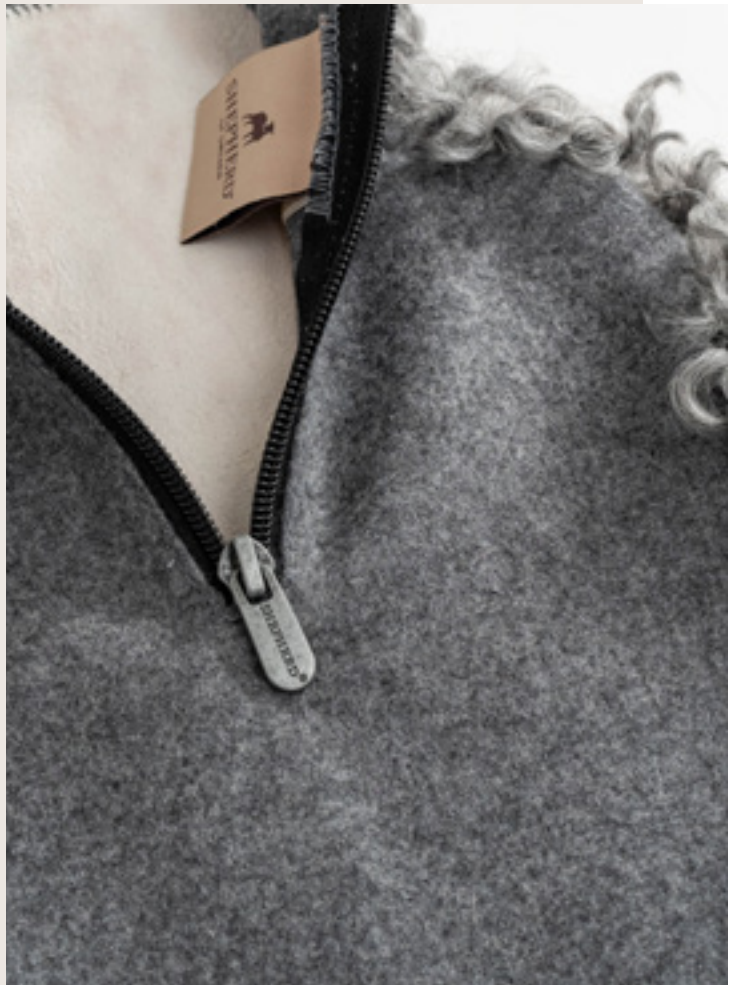

Hot water bottle case in sheepskin gives you a cozy and soft feeling when you are frozen.